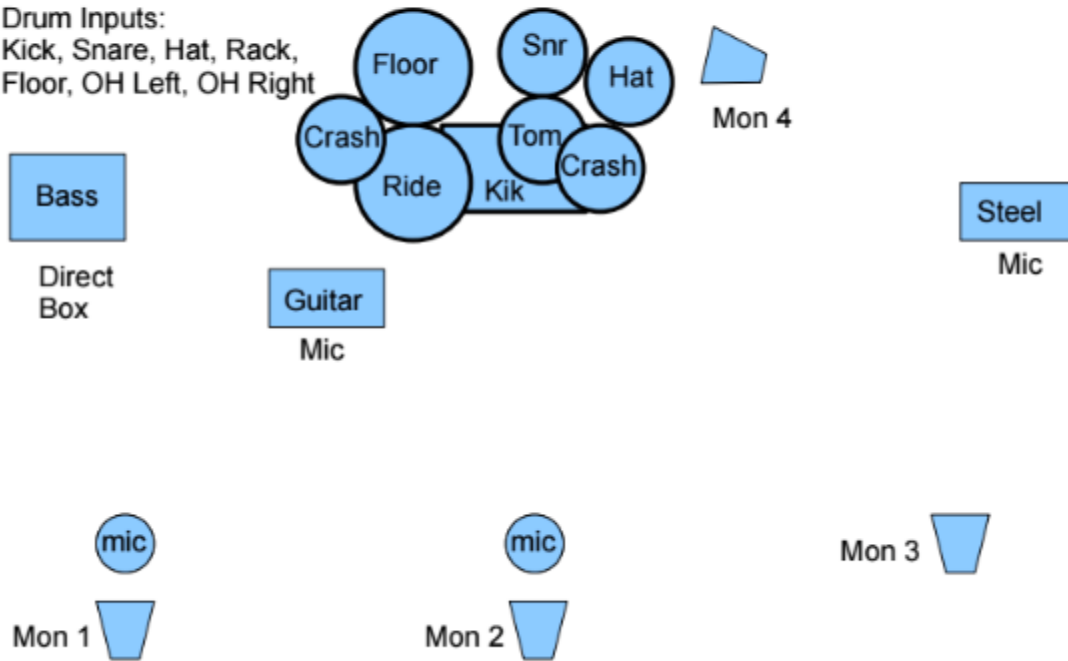

Dale Watson and The Lonestars stage plot

Drum Inputs:
Kick, Snare, Hat, Rack,
Floor, OH Left, OH Right

INPUT LIST

1. DRUMS (KICK)
2. DRUMS (SNARE)
3. DRUMS (OVERHEAD LEFT)
4. DRUMS (OVERHEAD RIGHT)
5. DRUMS (HI HAT)
6. DALE VOCAL (MIC)
7. DALE GUITAR (MIC)
8. BASS (D.I.)
9. PEDAL STEEL AMP (MIC)
10. BASS PLAYER VOCAL (MIC)